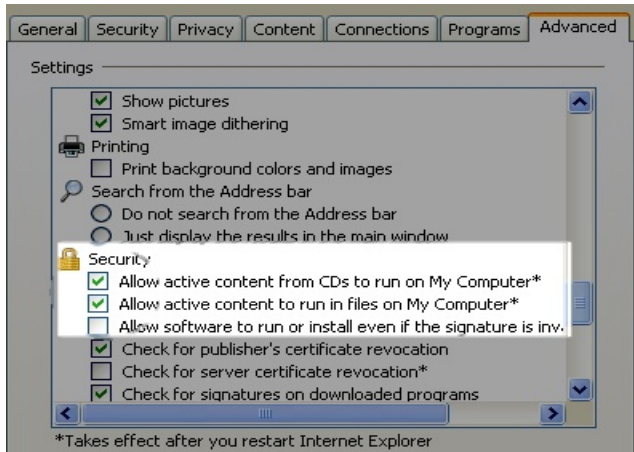

Your 1970 Chevelle Build Sheet Decoder

Notes:

If CD does not automatically start:

1. Click **Start > Run** and navigate to (cd drive):\index.html
  ..or..
2. Open Internet Explorer and click **File > Open > Browse** and navigate to (cd drive):\index.html

This CD is Internet-browser based. Recommended screen resolution set to a minimum of 1024x768 with 1280x1024 or higher being preferred. It has been tested with Internet Explorer 8-11, under Windows 2000, Windows XP Pro w/Service Pack 2 & 3, Windows Vista, Windows 7, and Windows 8 operating systems as well as MACs.

The CD has also been tested with Google Chrome, Mozilla Firefox, Opera, and Safari browsers.

If you use a pop-up blocker the pop-up windows showing larger photos may not work properly and you may need to disable the feature. Security features in Internet Explorer V7 may also cause the CD to not operate properly and display a warning concerning Active Content. This can be resolved by allowing active content to be run from CDs. In Internet Explorer, select **Tools > Internet Options** then the **Advanced** tab. You must check the box next to "Allow active content from CDs to run on My Computer". If you copy the contents of the CD to your local hard drive then the next box "Allow active content to run in files on My Computer" must be checked. Java must also be enabled.

If you discover an error in an internal link, a photo that does not display, spelling errors, etc. please be as specific as possible about the location when reporting these problems. If there is a problem on an individual page you can right-click the page, select **Properties**, and determine the page name to report the problem.

Thank you again for your purchase and I hope the material presented meets many of your expectations.

Please visit <http://www.chevelled.net/instructions/index.htm> for a review of the CD operating instructions and <http://www.chevelled.net/news/news.htm> for information on updates. There is no need to register your CD serial number when purchased directly from ChevelleCD.net, your information is automatically added to our database. This CD contains the latest updates. If you find errors, broken links, or have suggestions to make the CD better, please contact us through the <http://www.chevelled.net> website.

You may also install the contents to your hard drive for faster response. Using your Windows Explorer, locate the file named **70bs.exe** on the root of the CD. Double-click the **70bs.exe** file and follow the instructions. This installation will also place a convenient shortcut on your desktop.

If you have a MAC, download the **70bs.zip** file.

Installation instructions are on the next page.